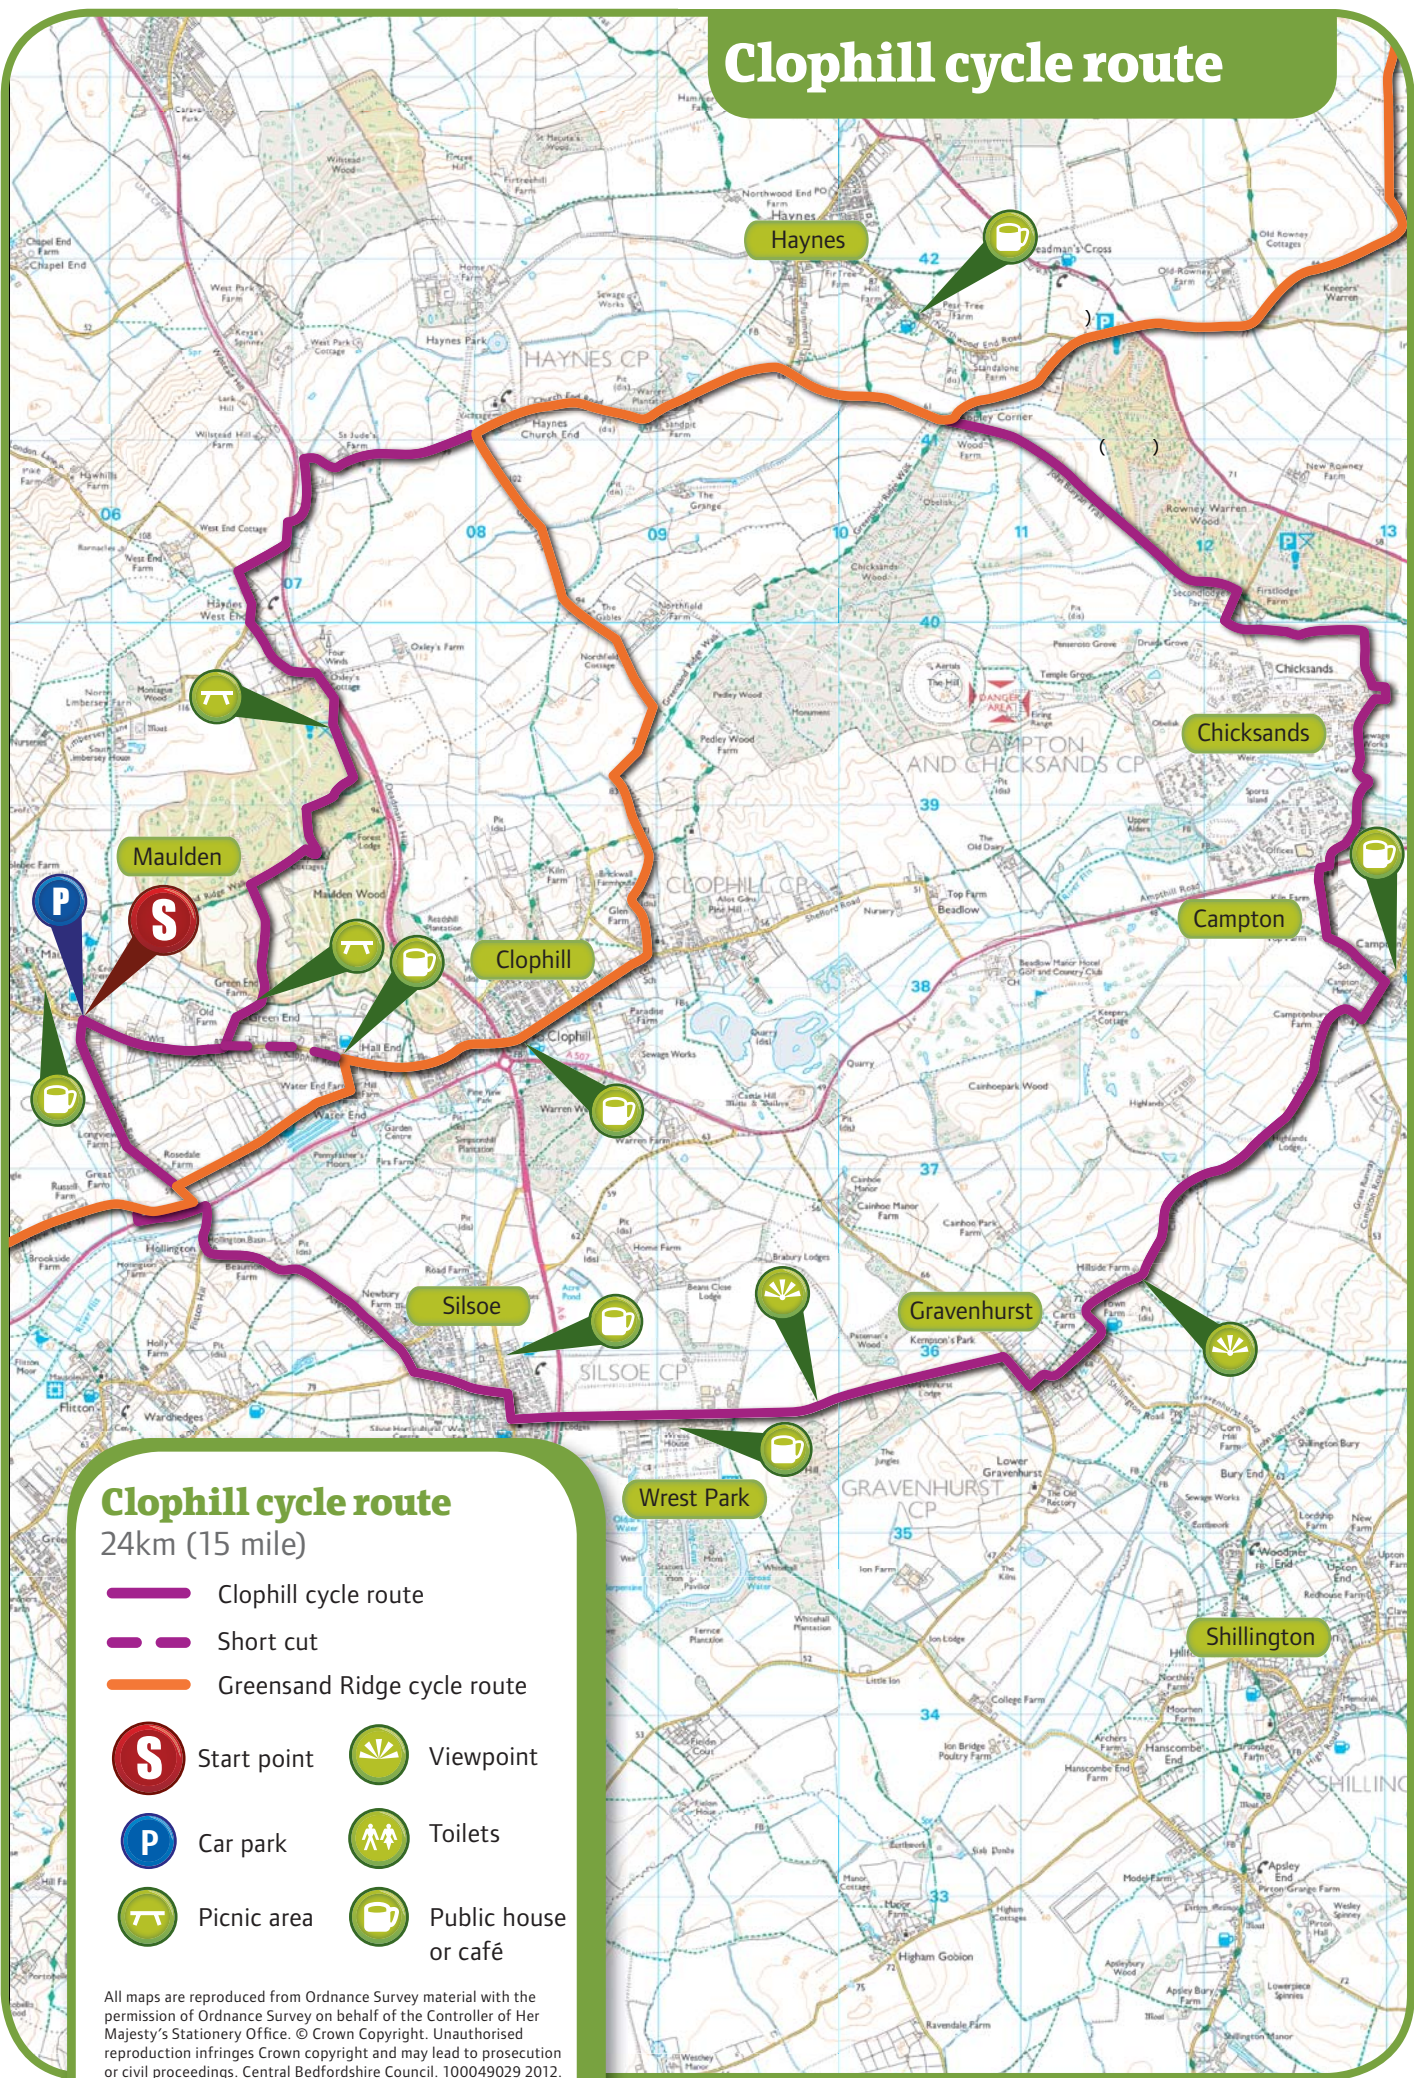

Clophill cycle route

Clophill cycle route

24km (15 mile)

 Clophill cycle route

 Short cut

 Greensand Ridge cycle route

Start point

Viewpoint

Car park

Toilets

Picnic area

Public house or cafe

All maps are reproduced from Ordnance Survey material with the permission of Ordnance Survey on behalf of the Controller of Her Majesty's Stationery Office. © Crown Copyright. Unauthorised reproduction infringes Crown copyright and may lead to prosecution or civil proceedings. Central Bedfordshire Council. 100049029 2012.